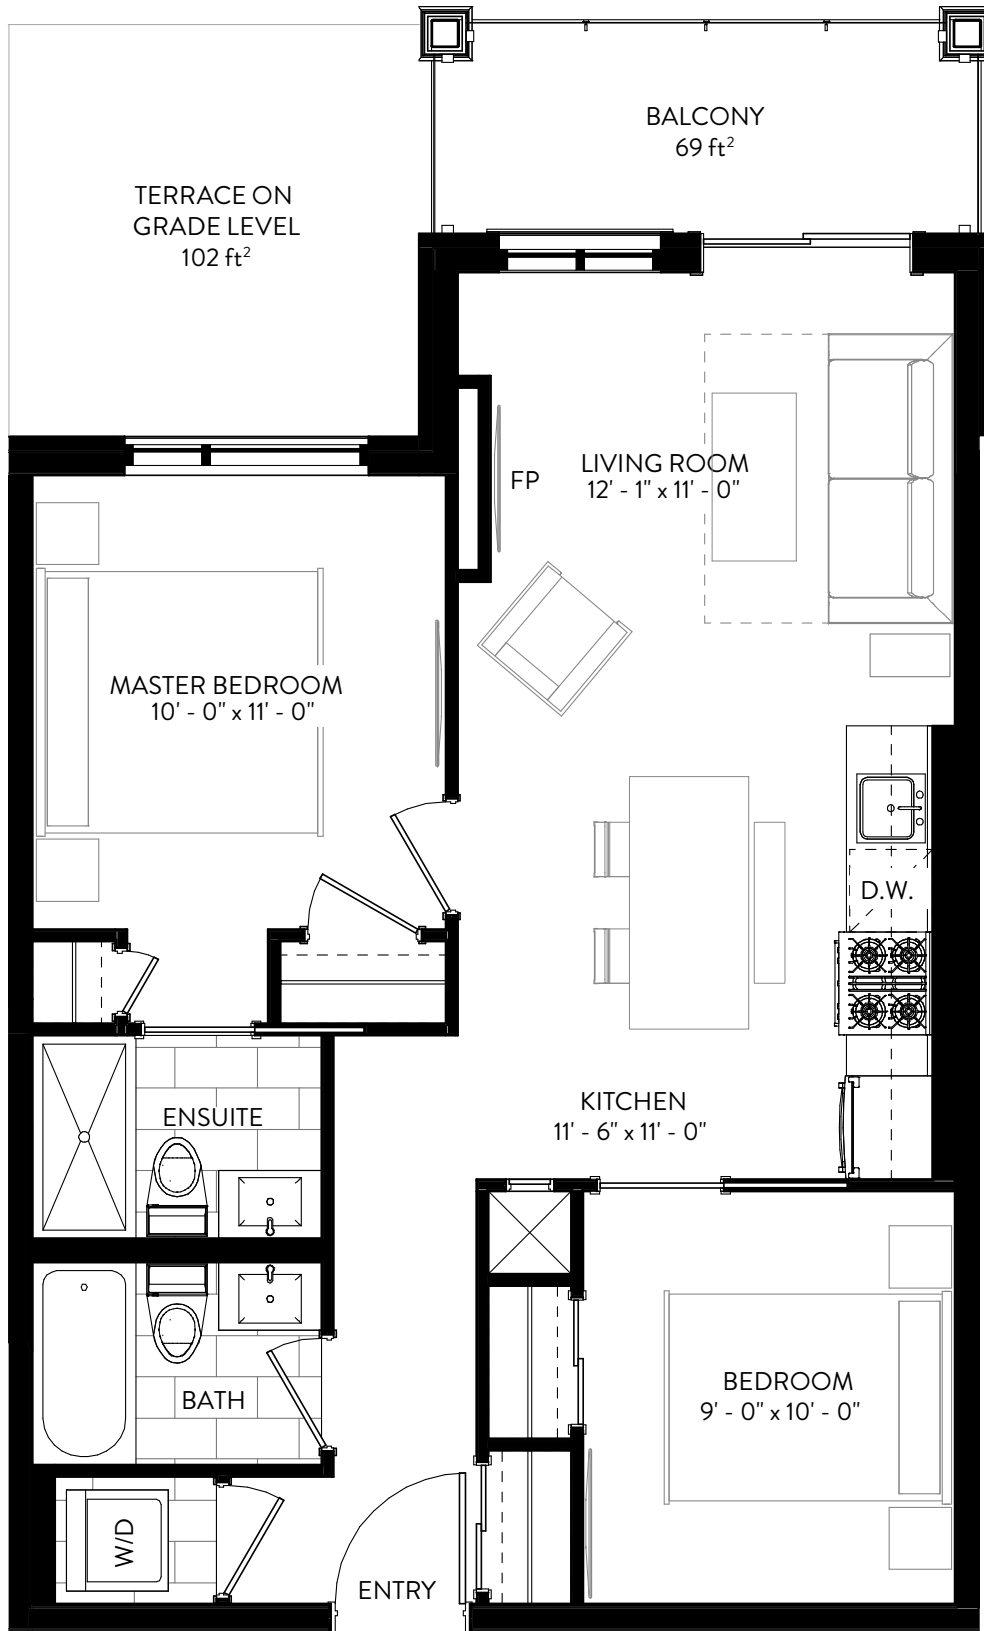

THE VALLEY
 2 BEDROOM | 2 BATH
 750 ft²

SUITE

107, 109, 207, 209,
 307, 309, 407, 409,
 505, 507

*Plans, illustrations and elevations are artist's renderings and may contain options that are not standard on all models. Variations in finishing materials and/or colours may occur. All furnishings are inserted for illustration purposes only. Stated dimensions and square footage are approximate and should not be used as exact representation. We do not in anyway warrant or guarantee the accuracy of the floor plan information and layout, and measurements may contain errors and omissions. E.& O.E. Balcony plans are subject to change. Barrier Free option may be available. Brokers protected. February, 2021