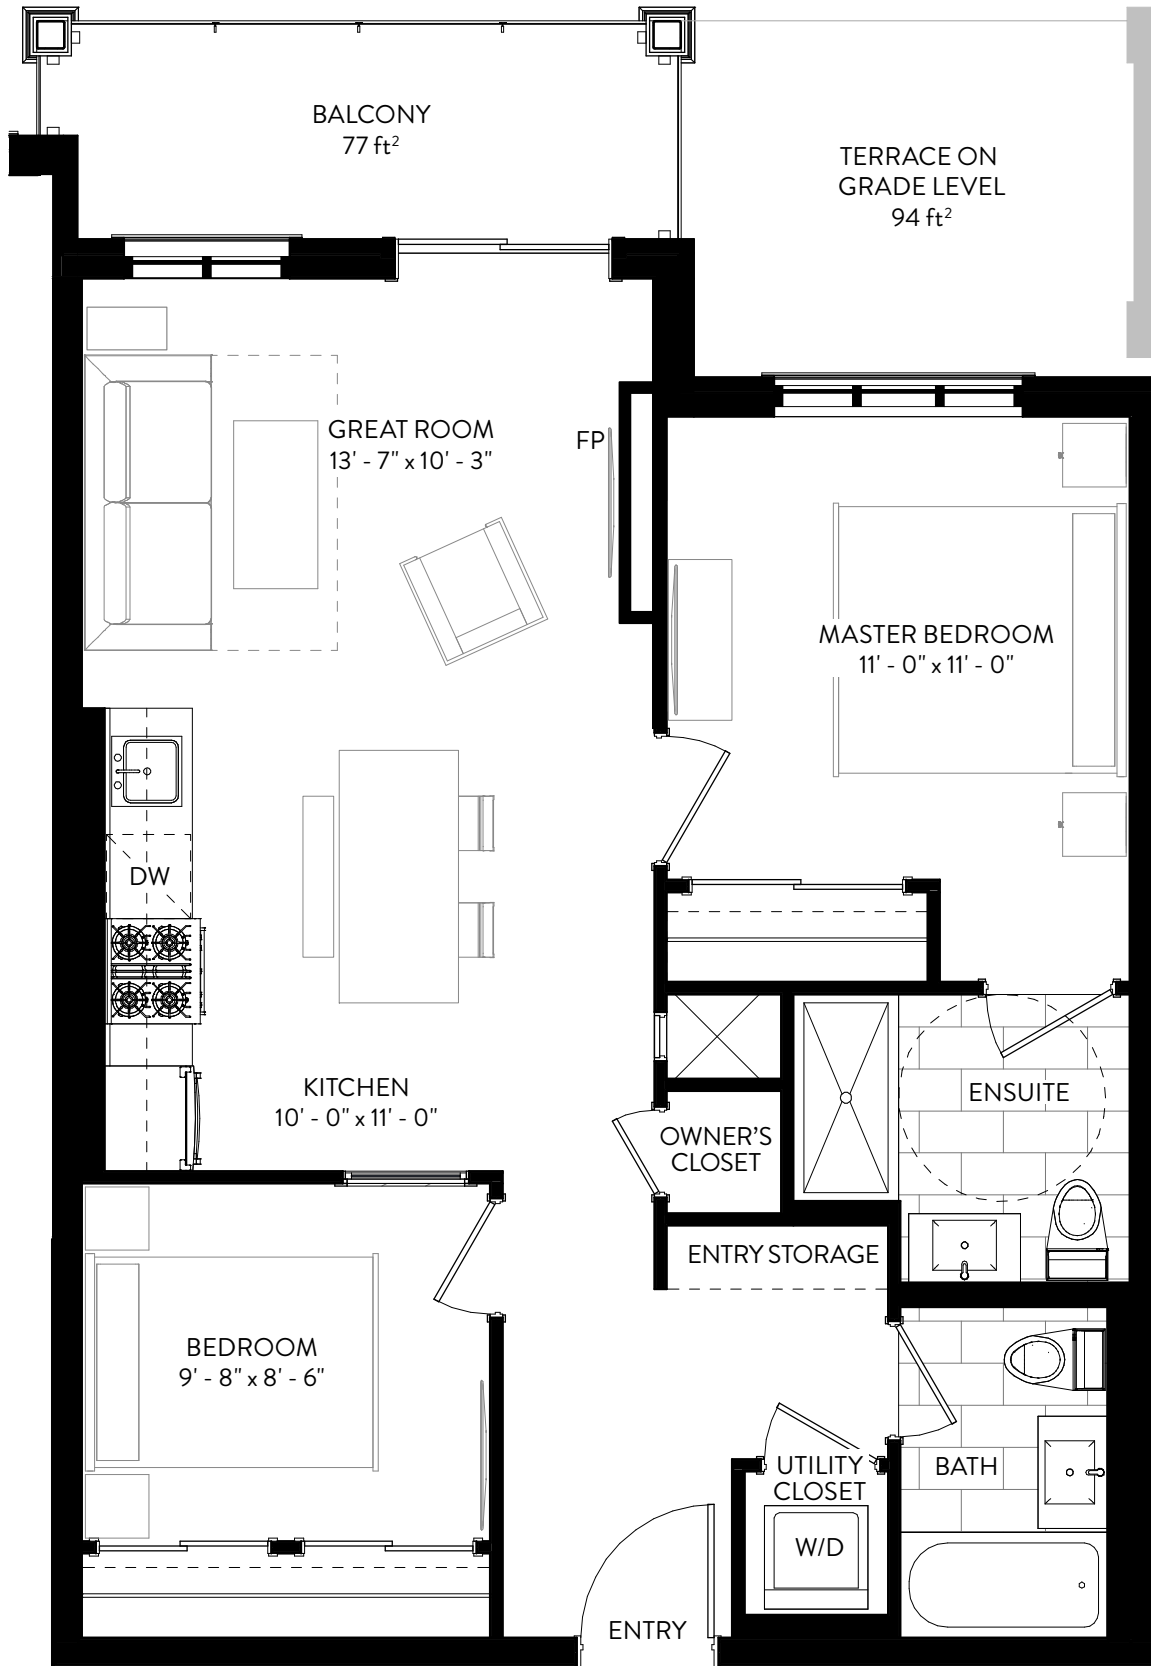

THE SUNSET
 2 BEDROOM | 2 BATH
 865 ft²

SUITE

G02, 105, 112, 205,
 212, 305, 312, 405,
 412, 503, 510