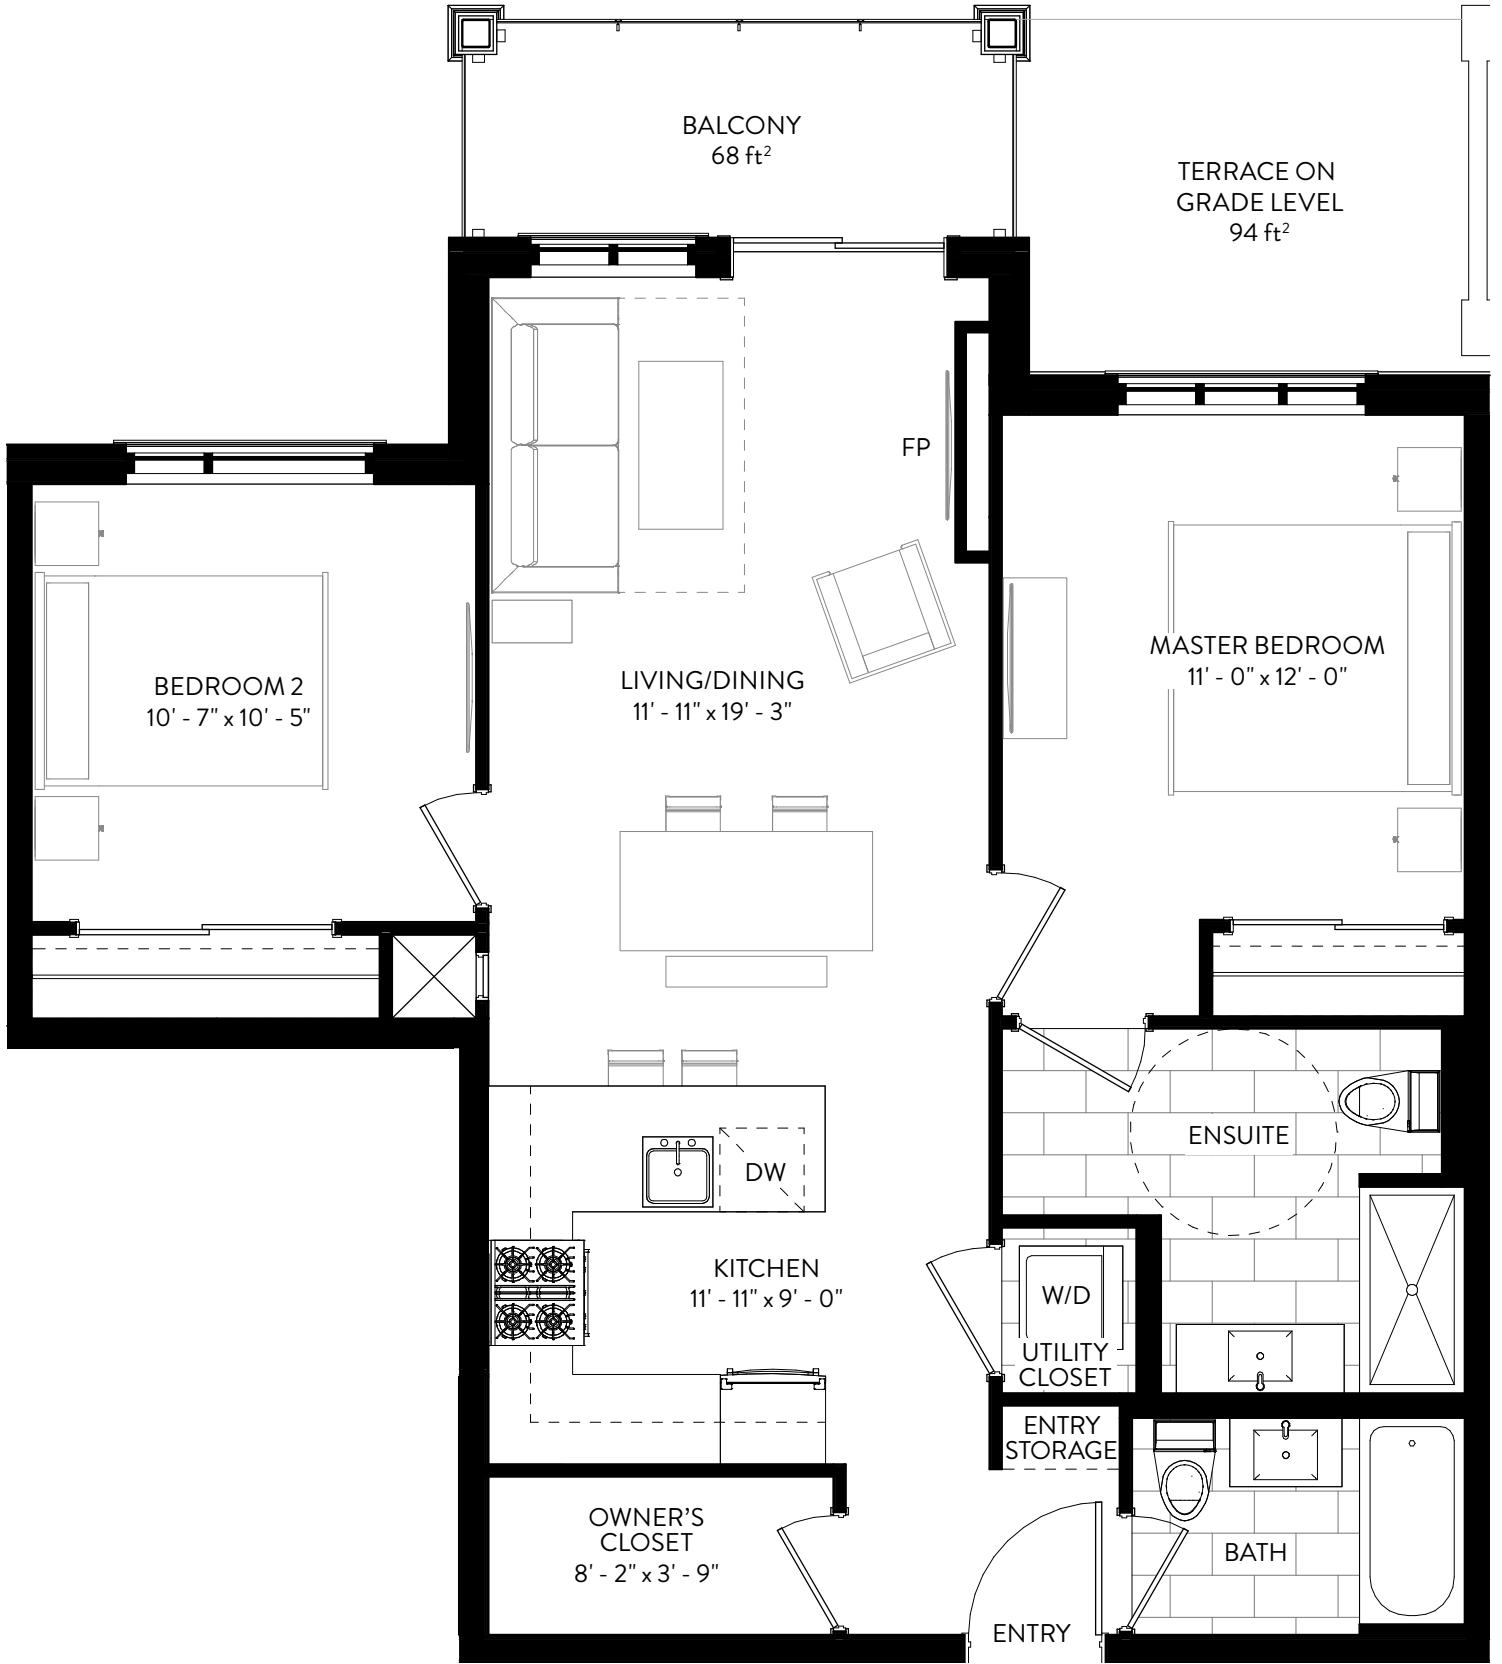

THE HILLSIDE

2 BEDROOM | 2 BATH
955 ft²

SUITE

G01, 101, 106, 113,
201, 206, 213, 301,
306, 313, 401, 406,
413, 501, 504, 511