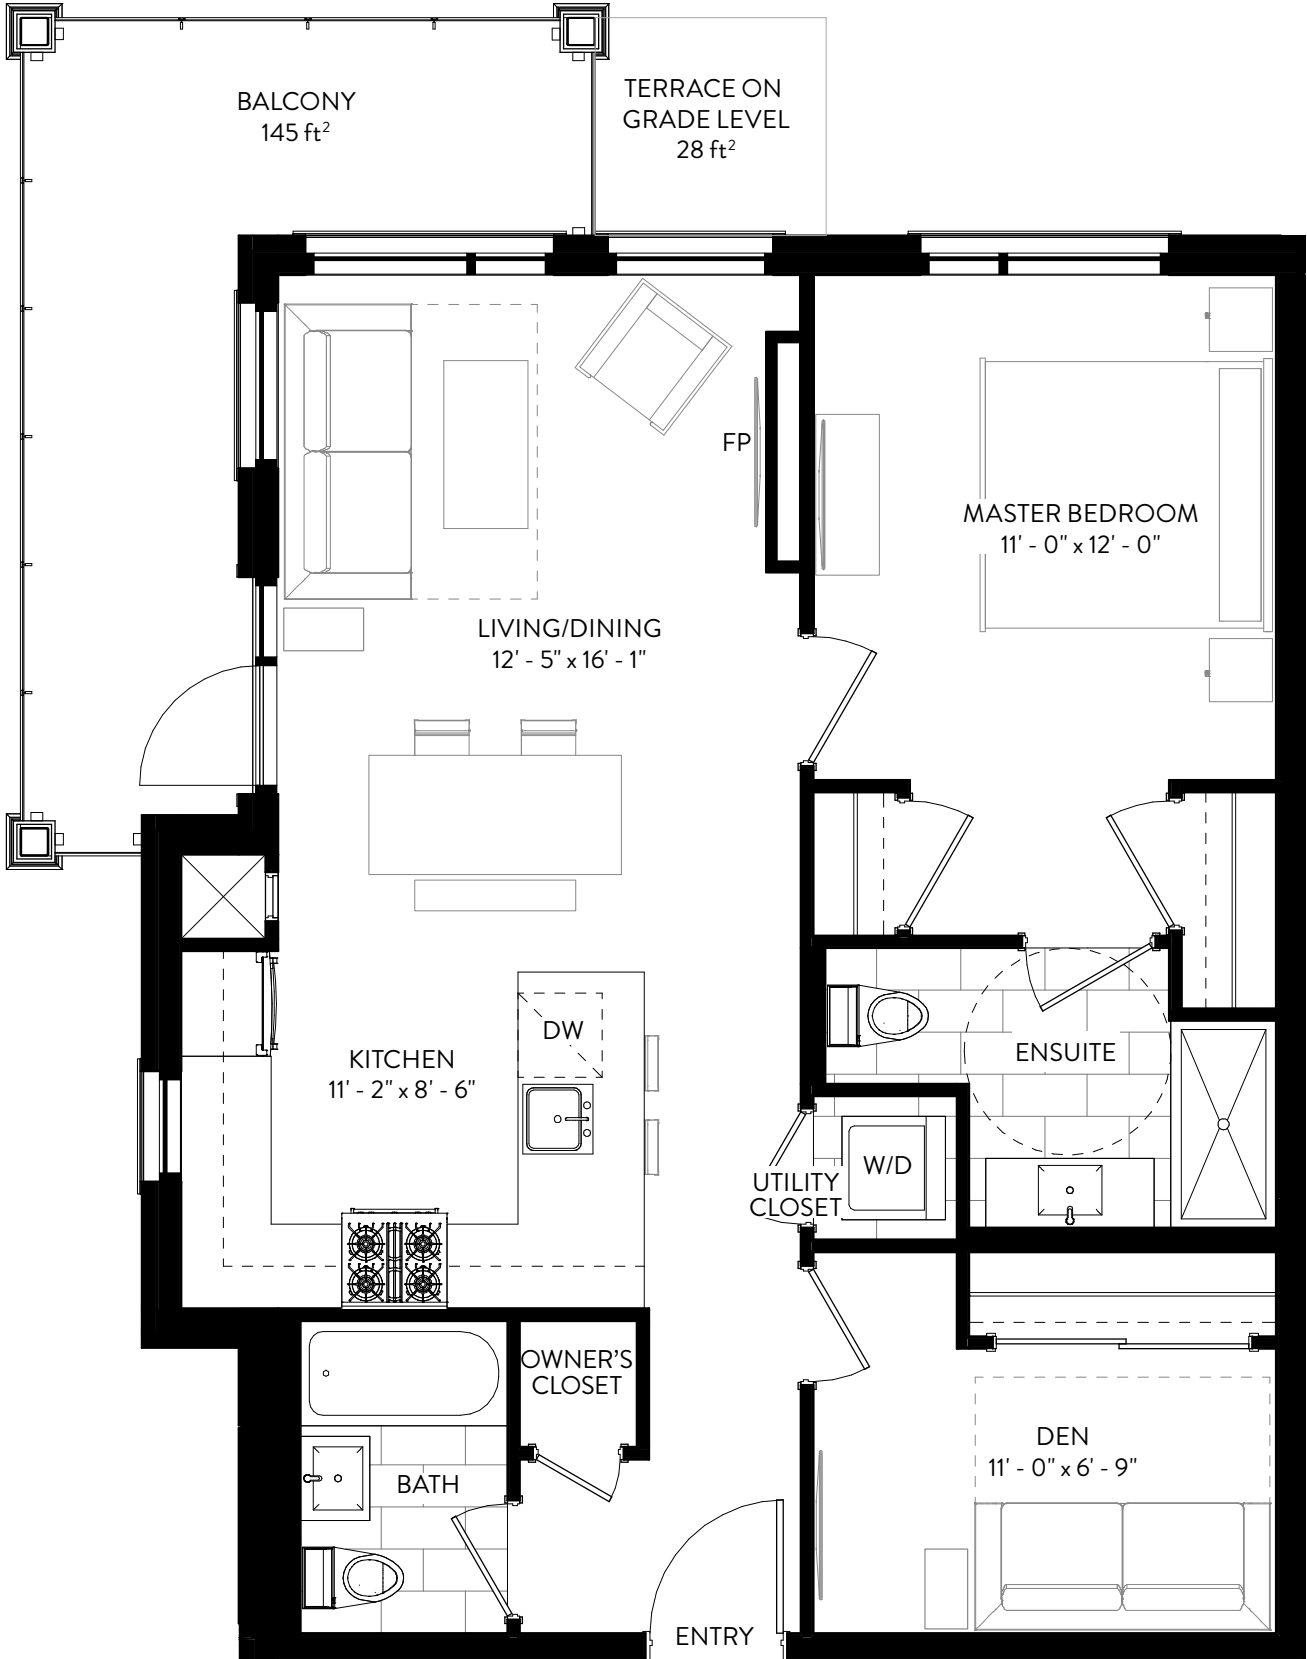

THE CREST
1 BEDROOM + DEN | 2 BATH
890 ft²

SUITE
110, 111

*Plans, illustrations and elevations are artist's renderings and may contain options that are not standard on all models. Variations in finishing materials and/or colours may occur. All furnishings are inserted for illustration purposes only. Stated dimensions and square footage are approximate and should not be used as exact representation. We do not in anyway warrant or guarantee the accuracy of the floor plan information and layout, and measurements may contain errors and omissions. E.& O.E. Balcony plans are subject to change. Barrier Free option may be available. Brokers protected. February, 2021