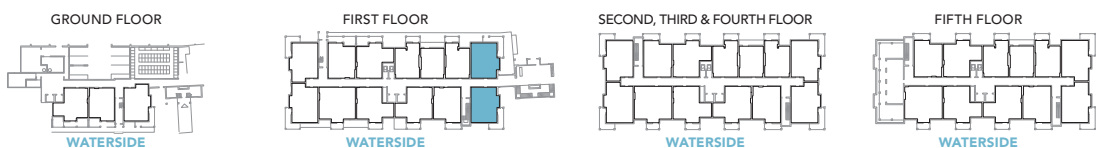

THE CREST
1 BEDROOM + DEN | 2 BATH
890 ft²

SUITE
110, 111

*Plans, illustrations and elevations are artist's renderings and may contain options that are not standard on all models. Variations in finishing materials and/or colours may occur. All furnishings are inserted for illustration purposes only. Stated dimensions and square footage are approximate and should not be used as exact representation. We do not in anyway warrant or guarantee the accuracy of the floor plan information and layout, and measurements may contain errors and omissions. E.& O.E. Balcony plans are subject to change. Barrier Free option may be available. Brokers protected. February, 2021