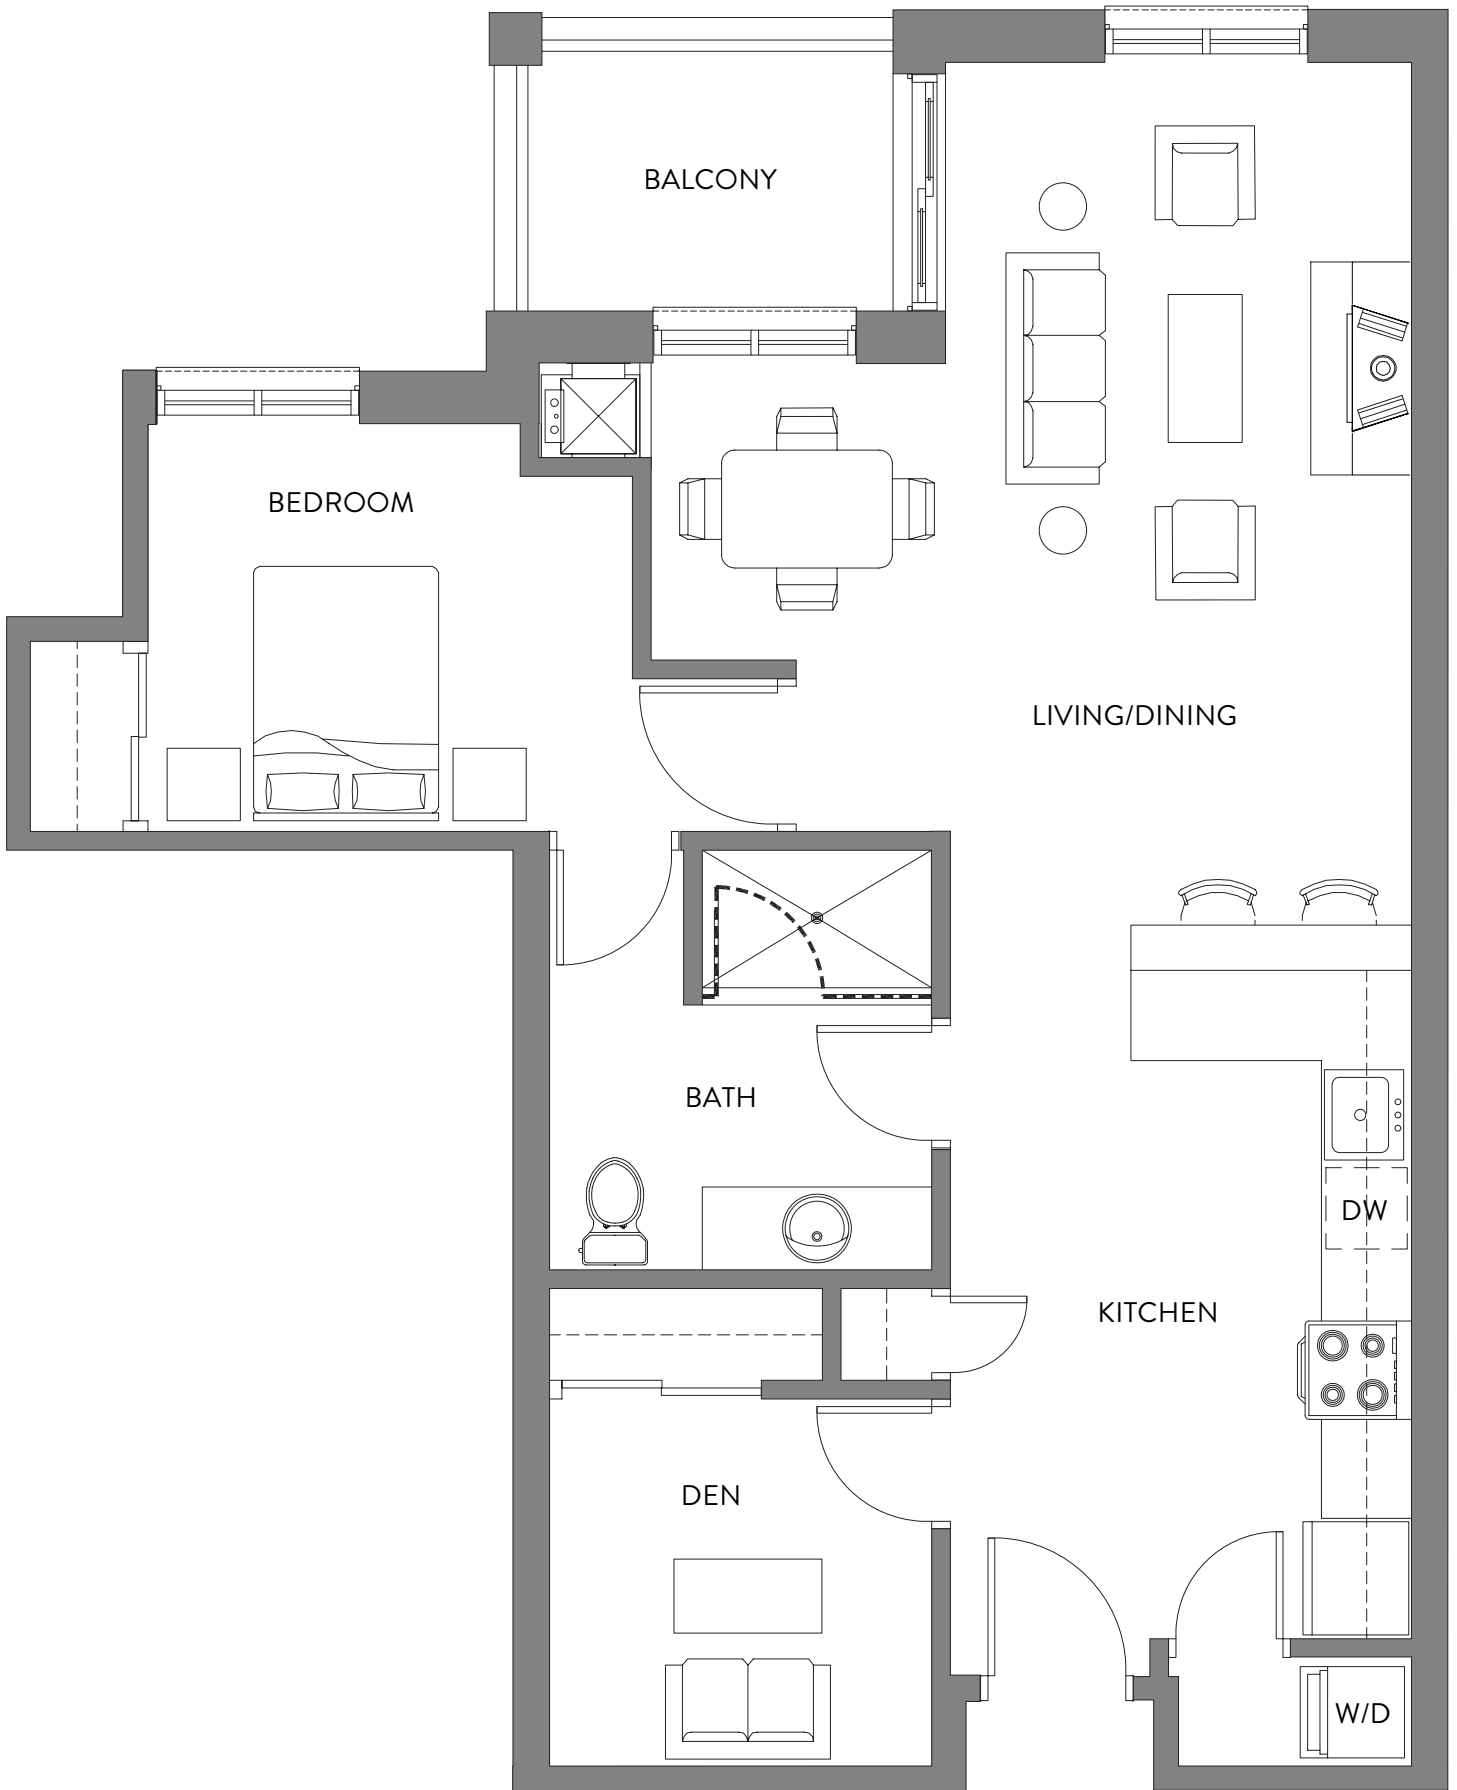

HORSESHOE

Copeland House

BARRIE

FLOOR 3

FLOOR 4

THE VALLEYVIEW
ONE BEDROOM + DEN
 736 TOTAL SQ. FT.
 BALCONY 58 SQ. FT.

SKYLINE

RESORT COMMUNITIES

livecopelandhouse.com

*Plans, illustrations and elevations are artist's renderings and may contain options that are not standard on all models. Variations in finishing materials and/or colours may occur. All furnishings are inserted for illustration purposes only. Stated dimensions and square footage are approximate and should not be used as exact representation. We do not in any way warrant or guarantee the accuracy of the floor plan information and layout, and measurements may contain errors and omissions. E.&O.E. Balcony plans are subject to change. Barrier Free option may be available.