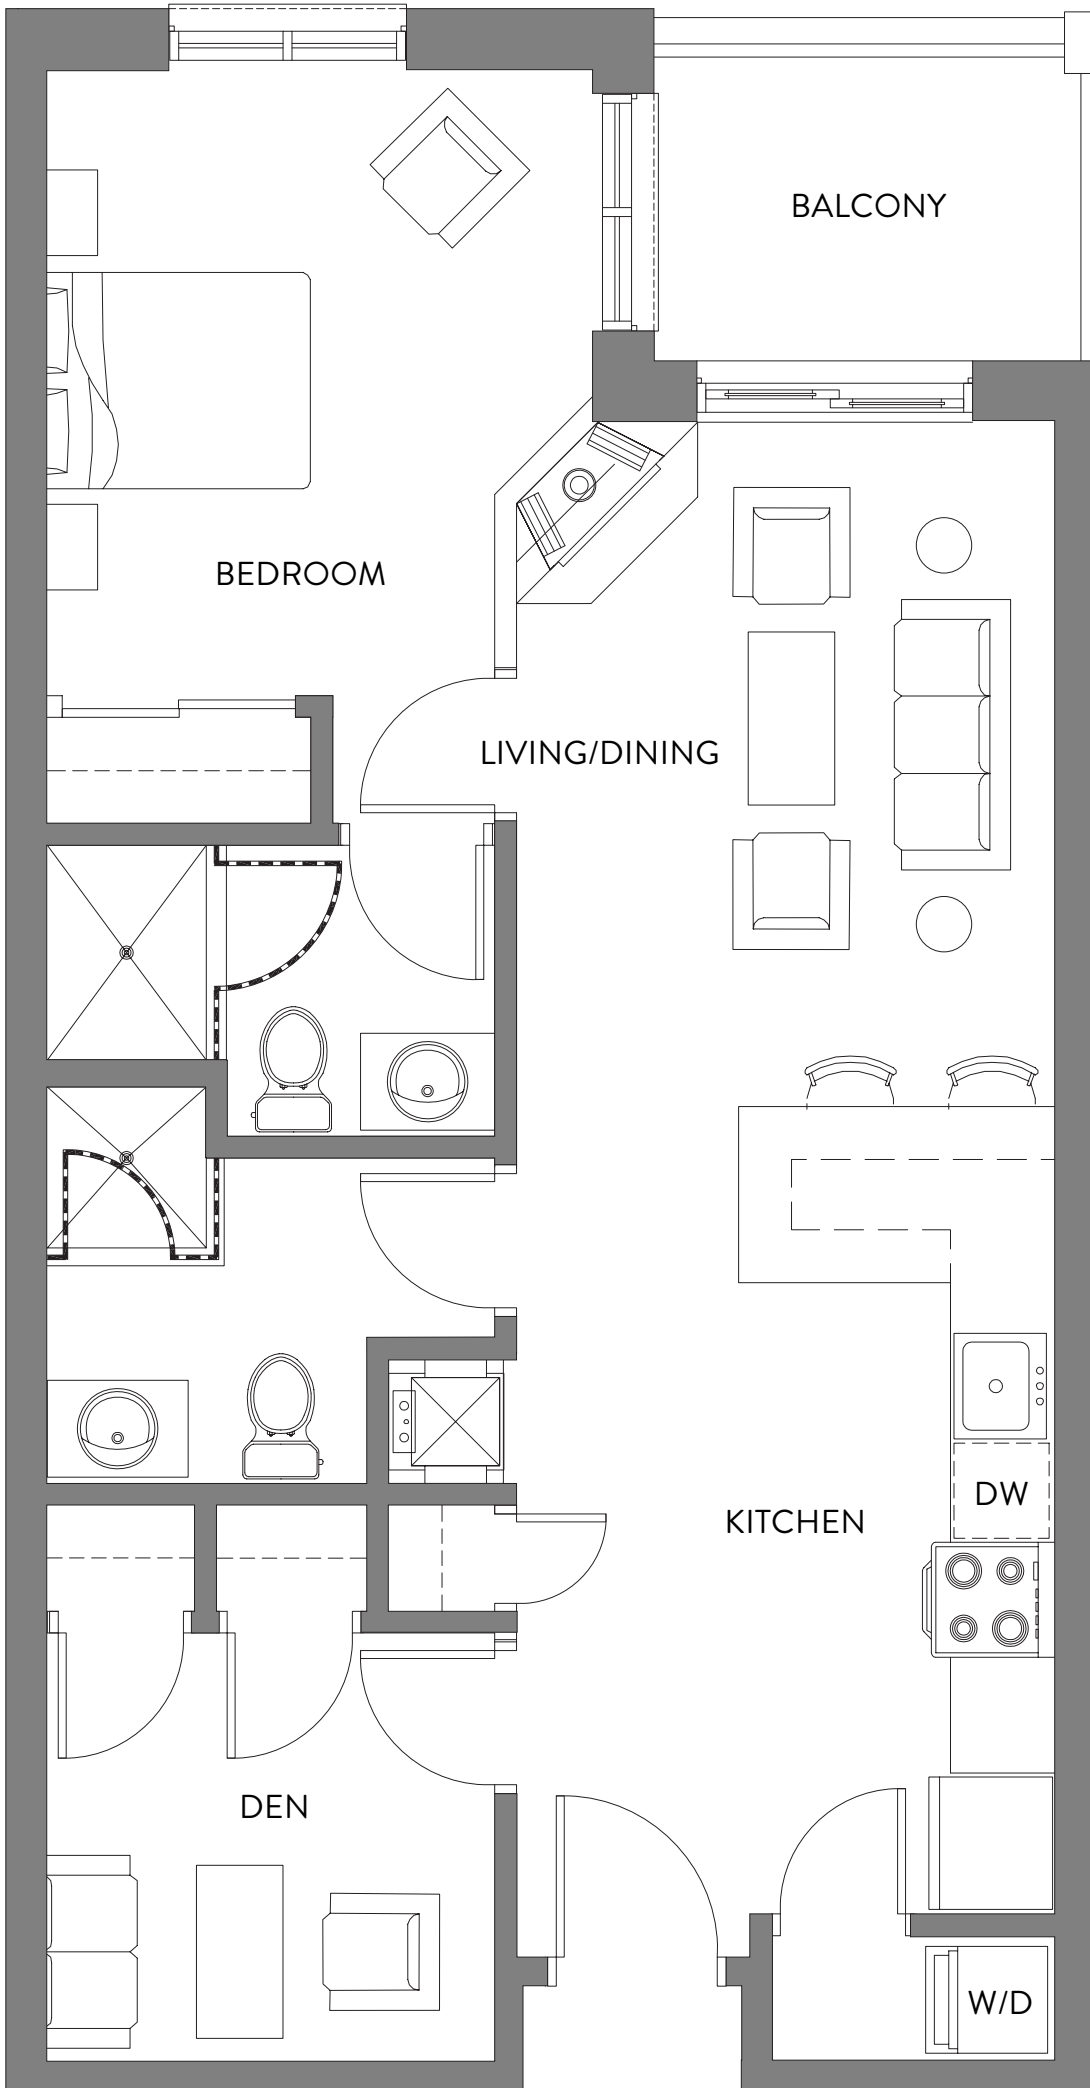

HORSESHOE
Copeland House

BARRIE

FLOOR 3

FLOOR 4

THE RIDGE
ONE BEDROOM + DEN
646 SQ. FT.
BALCONY 58 SQ. FT.

SKYLINE
RESORT COMMUNITIES
livecopelandhouse.com

*Plans, illustrations and elevations are artist's renderings and may contain options that are not standard on all models. Variations in finishing materials and/or colours may occur. All furnishings are inserted for illustration purposes only. Stated dimensions and square footage are approximate and should not be used as exact representation. We do not in any way warrant or guarantee the accuracy of the floor plan information and layout, and measurements may contain errors and omissions. E.&O.E. Balcony plans are subject to change. Barrier Free option may be available.