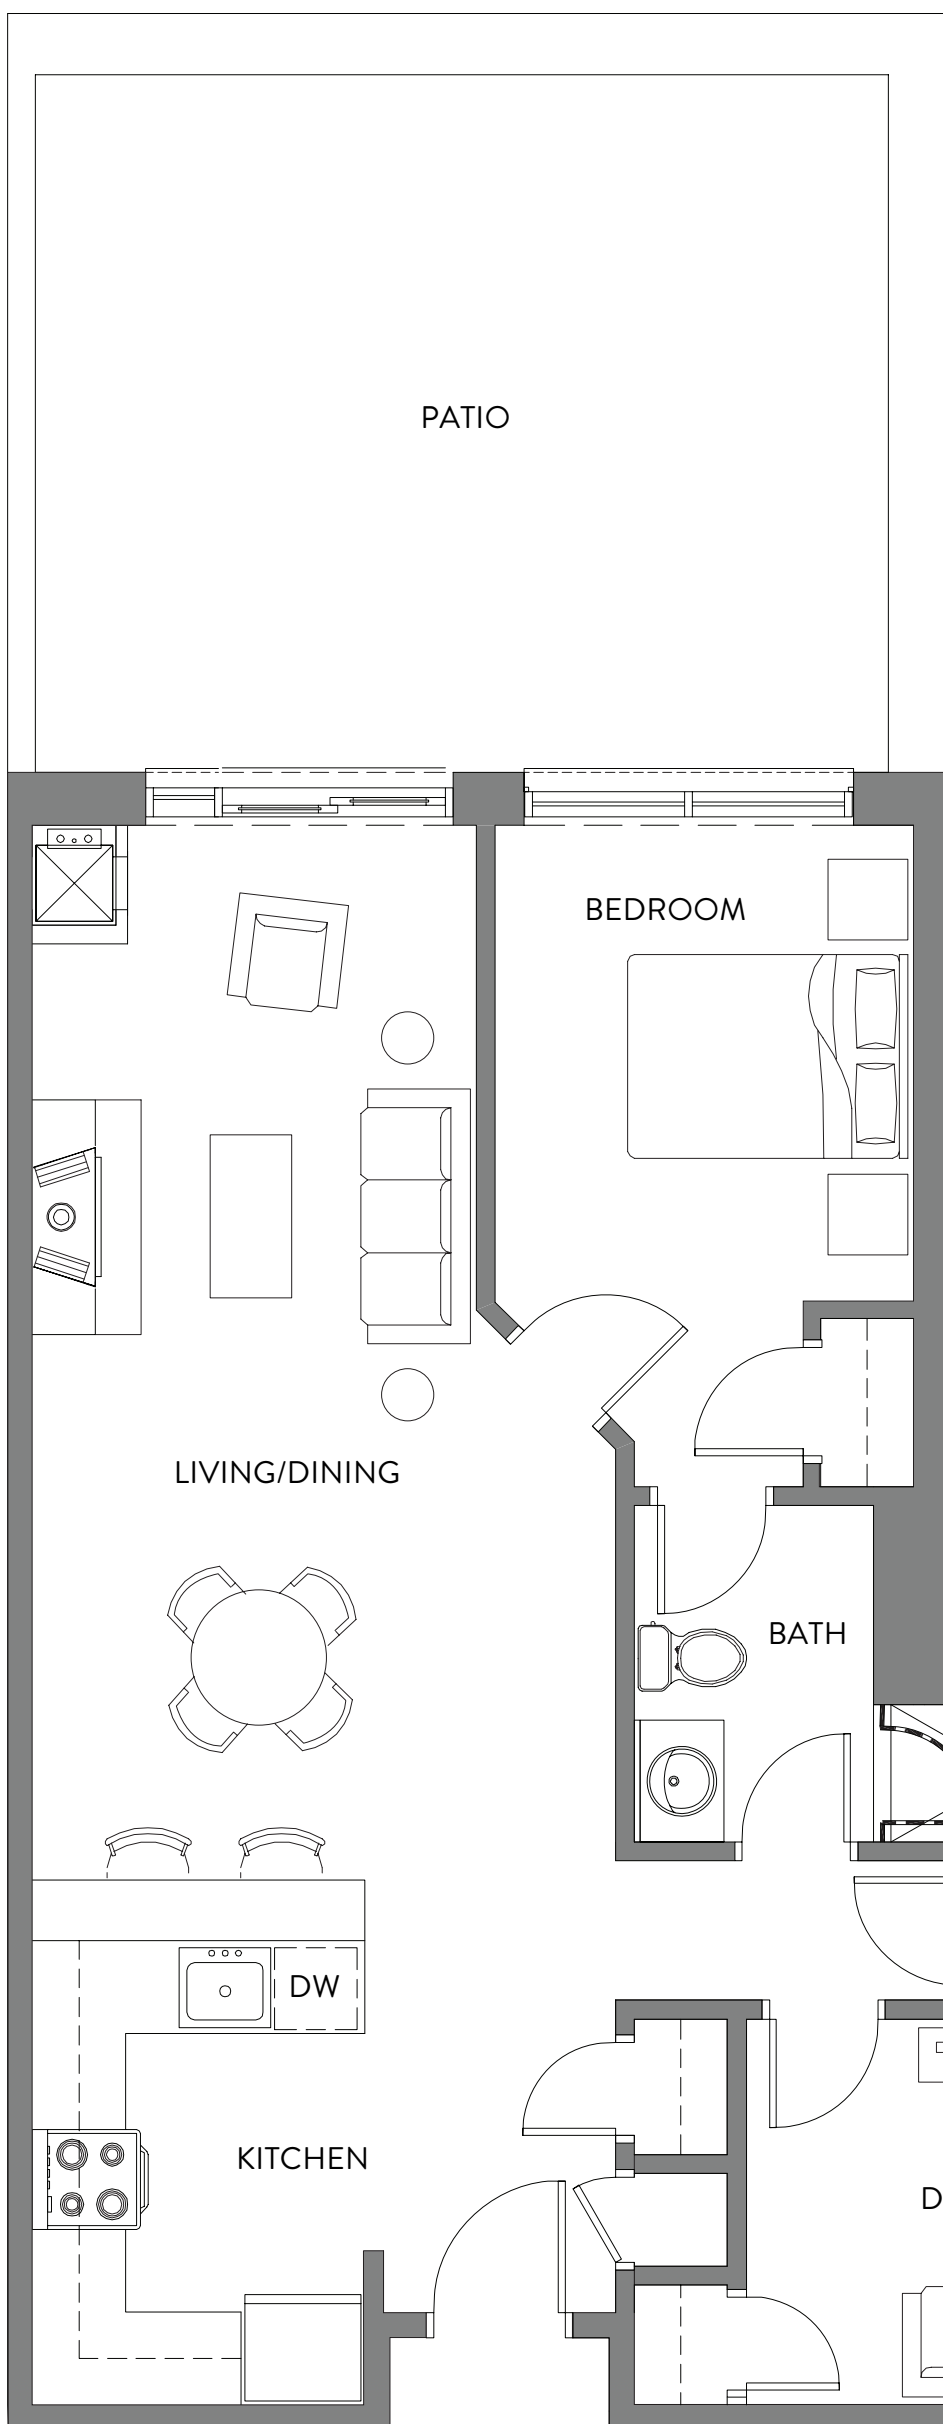

# HORSESHOE Copeland House

BARRIE

## THE PISTE ONE BEDROOM + DEN 715 SQ. FT. PATIO 275 SQ. FT.

GROUND FLOOR

\*Plans, illustrations and elevations are artist's renderings and may contain options that are not standard on all models. Variations in finishing materials and/or colours may occur. All furnishings are inserted for illustration purposes only. Stated dimensions and square footage are approximate and should not be used as exact representation. We do not in any way warrant or guarantee the accuracy of the floor plan information and layout, and measurements may contain errors and omissions. E.&O.E. Balcony plans are subject to change. Barrier Free option may be available.