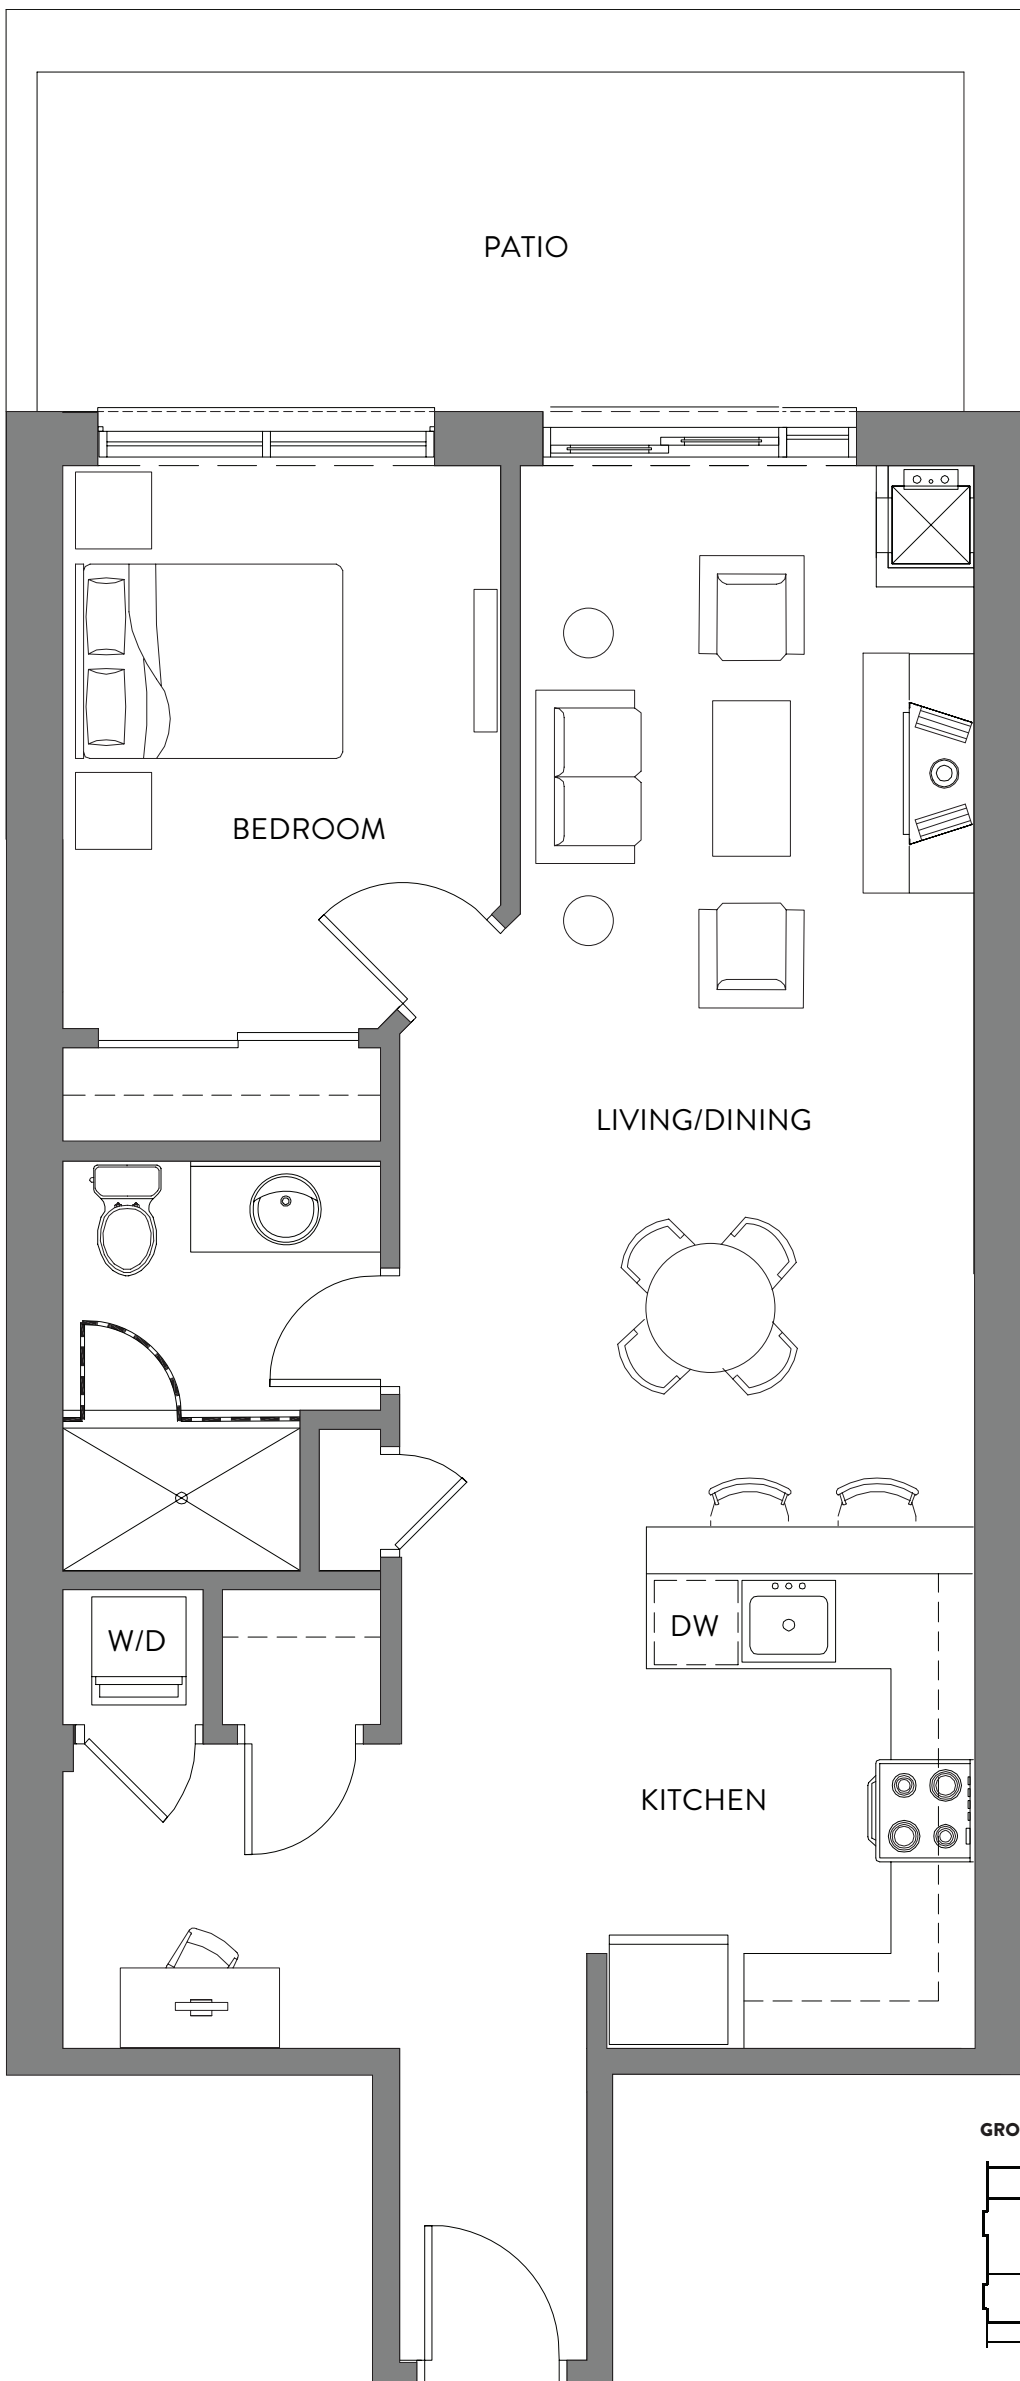

# HORSESHOE

*Copeland House*

BARRIE

**THE GLADE**  
**ONE BEDROOM**  
680 SQ. FT.  
PATIO 139 SQ. FT.

GROUND FLOOR

\*Plans, illustrations and elevations are artist's renderings and may contain options that are not standard on all models. Variations in finishing materials and/or colours may occur. All furnishings are inserted for illustration purposes only. Stated dimensions and square footage are approximate and should not be used as exact representation. We do not in any way warrant or guarantee the accuracy of the floor plan information and layout, and measurements may contain errors and omissions. E.&O.E. Balcony plans are subject to change. Barrier Free option may be available.