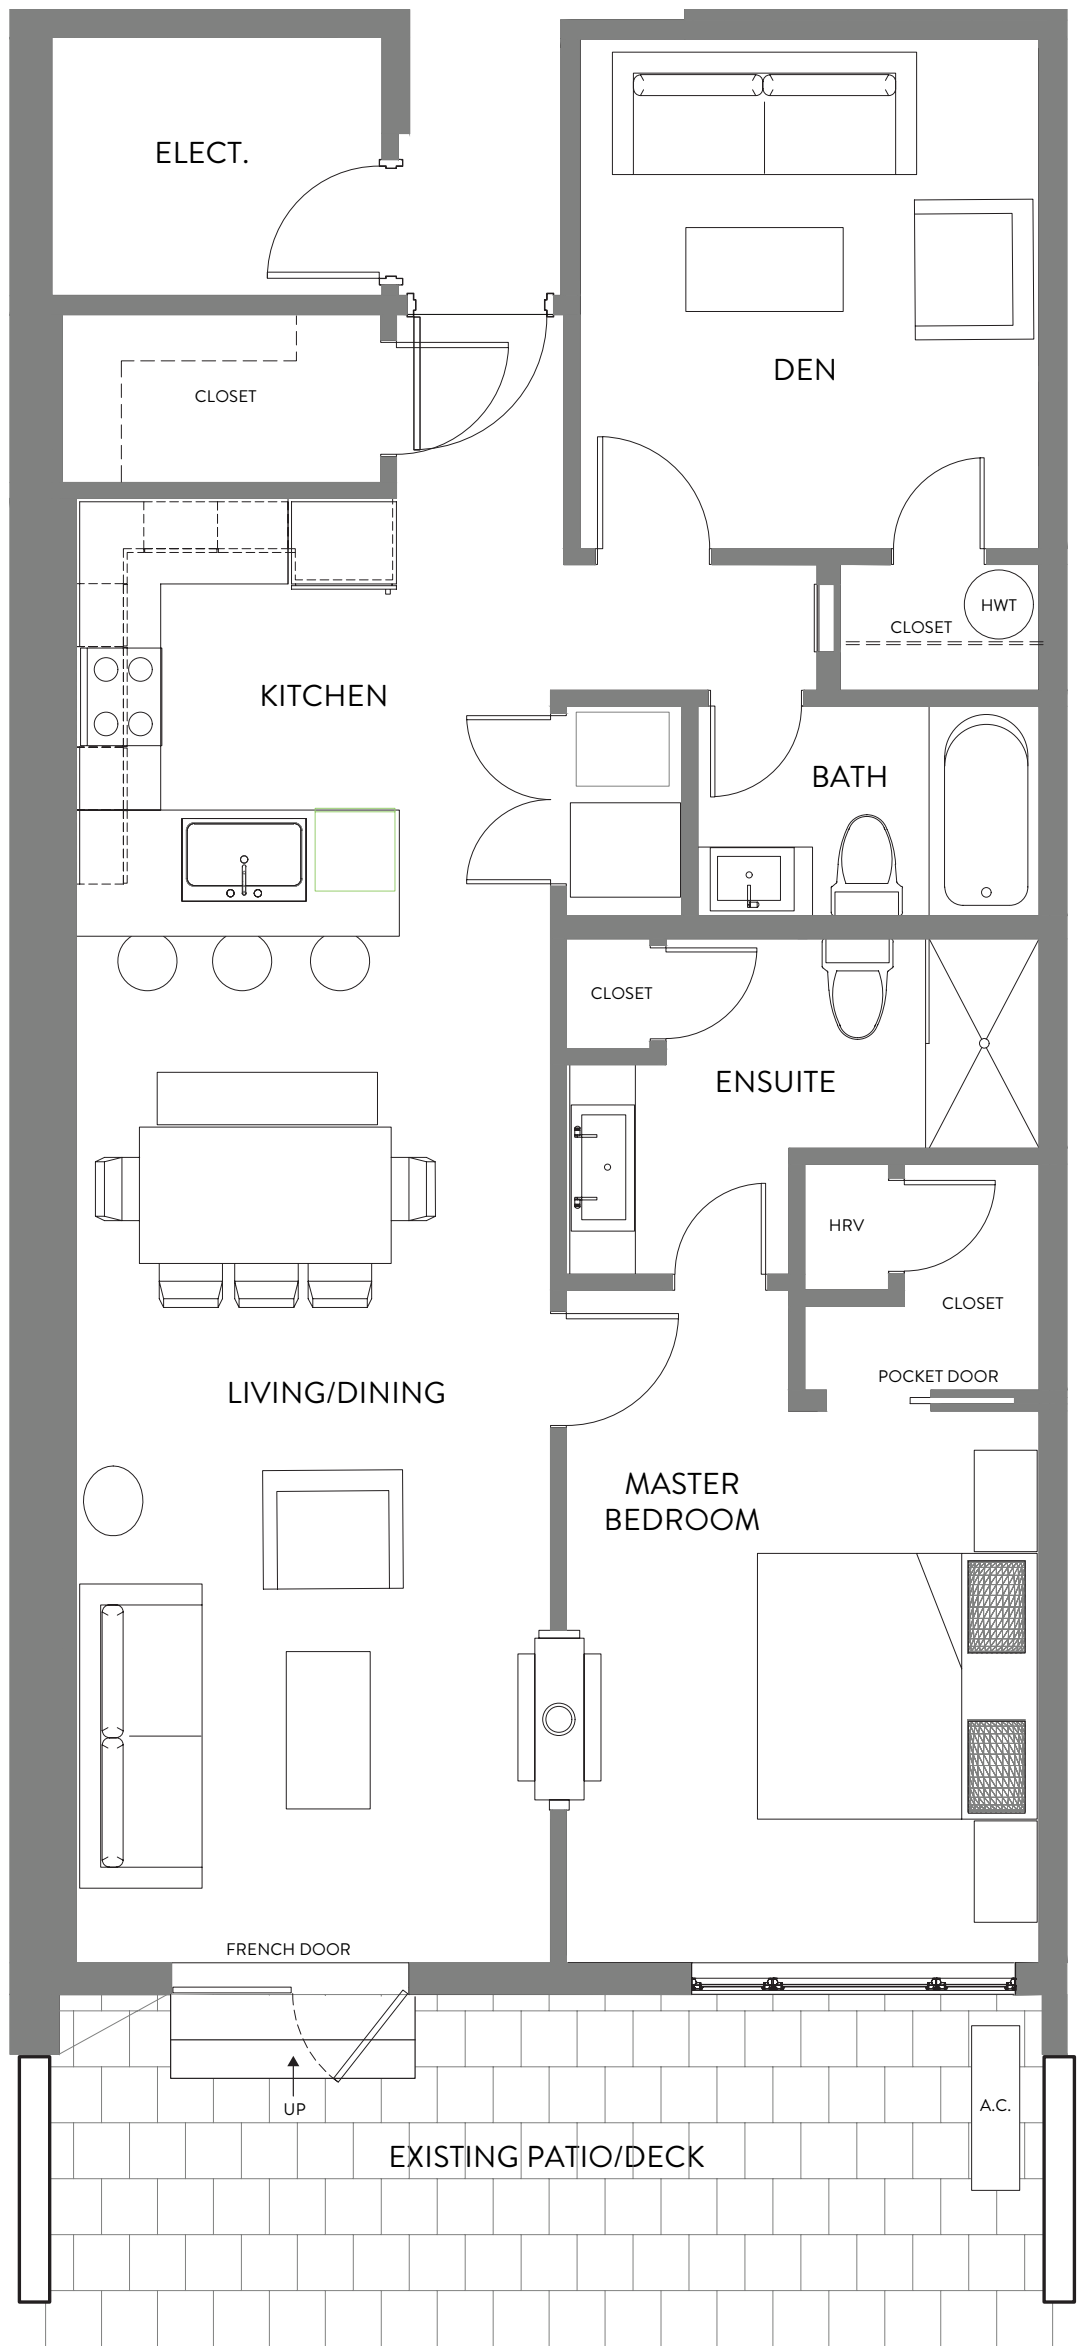

WITH SO MANY DIFFERENT WAYS TO SPEND YOUR DAY, IT WILL TAKE YOUR BREATH AWAY.

SKYLINE
RESORT COMMUNITIES
slopeside.horseshoeresort.com